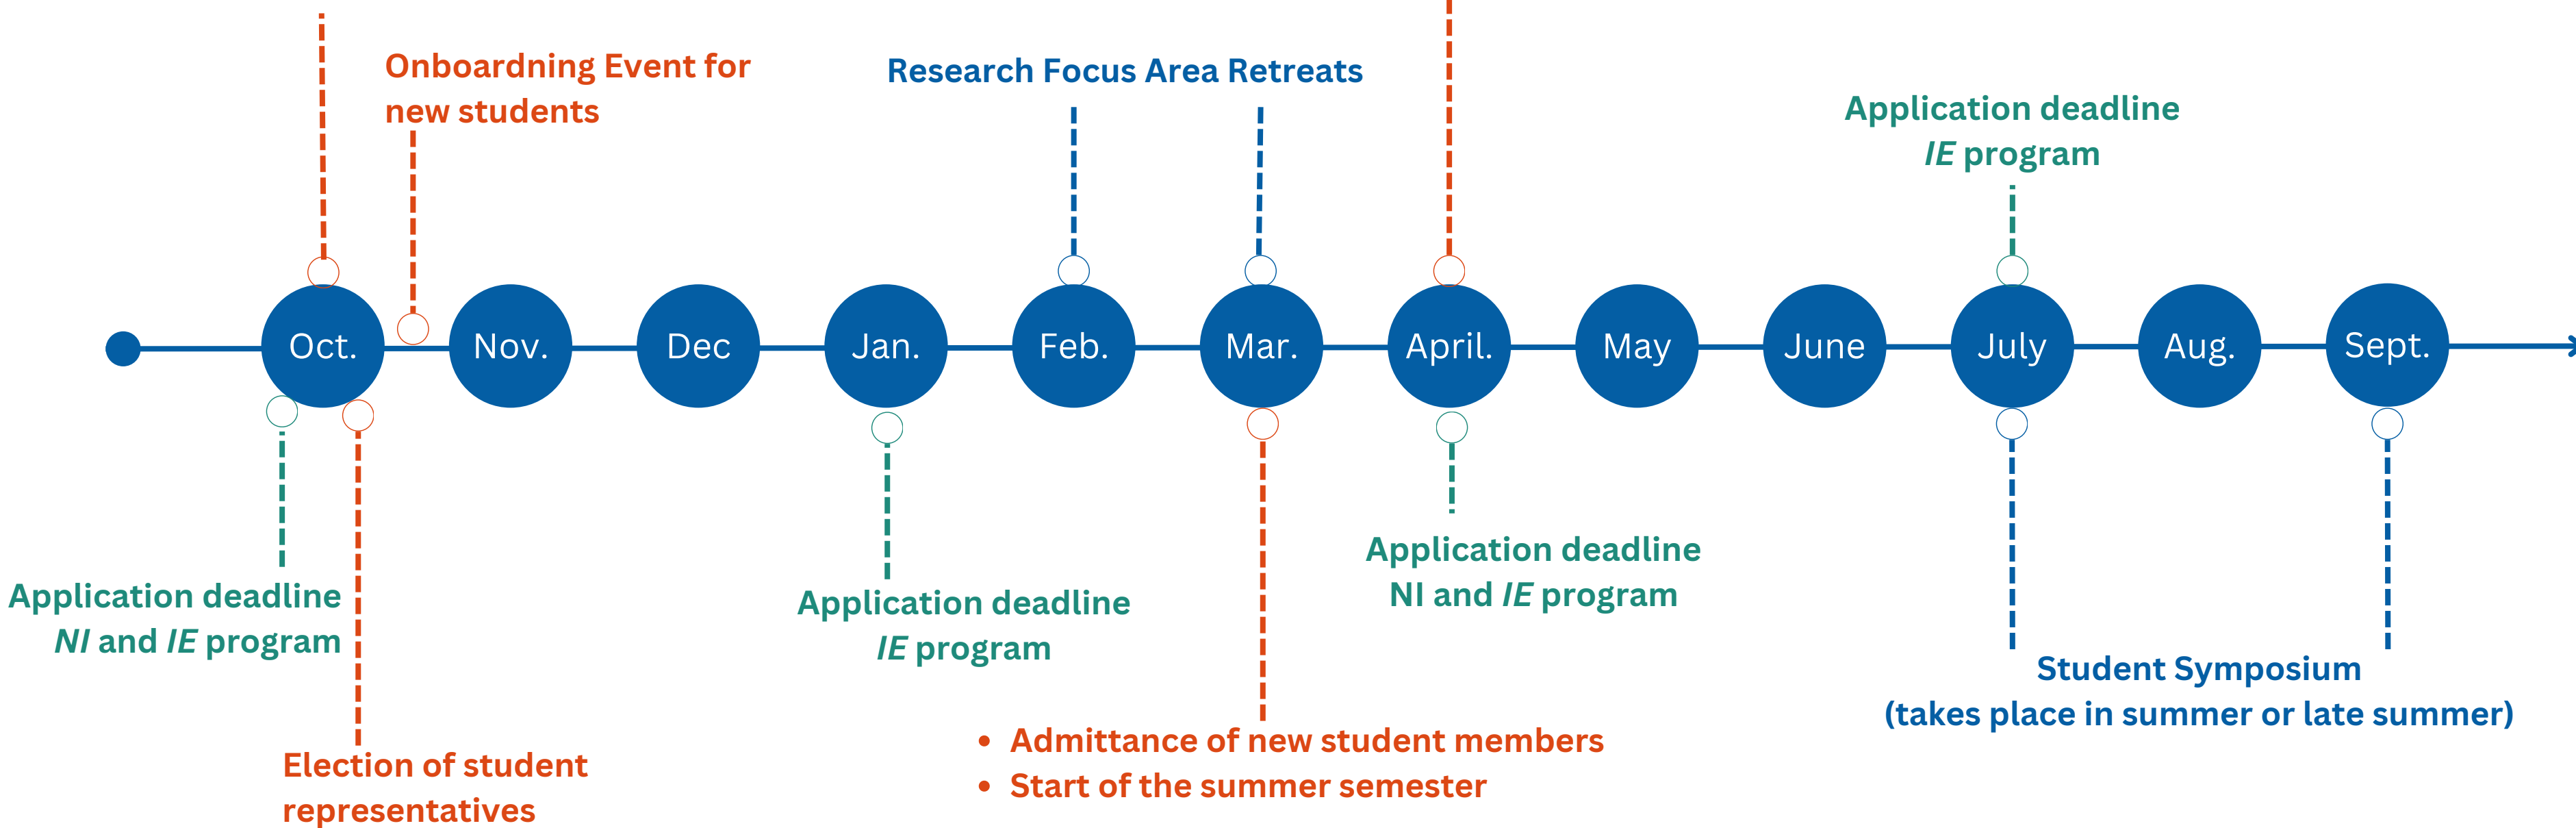

DoSChem International Call for PhD positions

- **Start of the fall/winter semester**
- **Admittance of new student members**

Onboarding Event for new students

Research Focus Area Retreats

Application deadline IE program

Application deadline NI and IE program

Election of student representatives

Application deadline IE program

- **Admittance of new student members**
- **Start of the summer semester**

Application deadline NI and IE program

Student Symposium (takes place in summer or late summer)